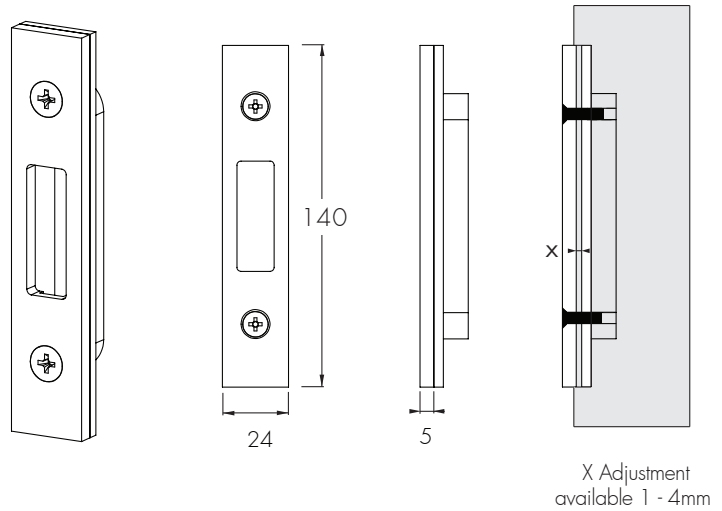

## Edge Pull Strike

(Double door non-rebated)

1508E

1508E

Required for pocket double door applications where doors have fitted brush seals.

Suitable products

1951 Series

1961 Series

## Timber Adjustable Strikes

Standard - 1897 (Adjustment - 4mm)

Micro Switch 1897-MS (Adjustment - 8mm)