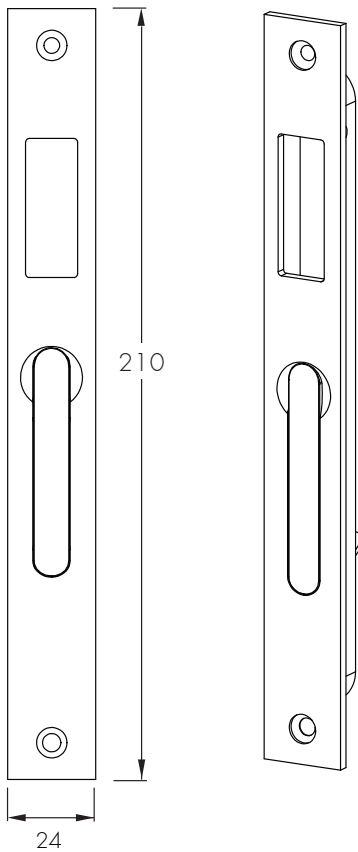

## Edge Pull Strike

(Double door non-rebated)

1508E

1508E

Required for pocket double door applications where doors have fitted brush seals.

Suitable products

1951 Series

1961 Series

## Timber Adjustable Strikes

Standard - 1897 (Adjustment - 4mm)

Micro Switch 1897-MS (Adjustment - 8mm)