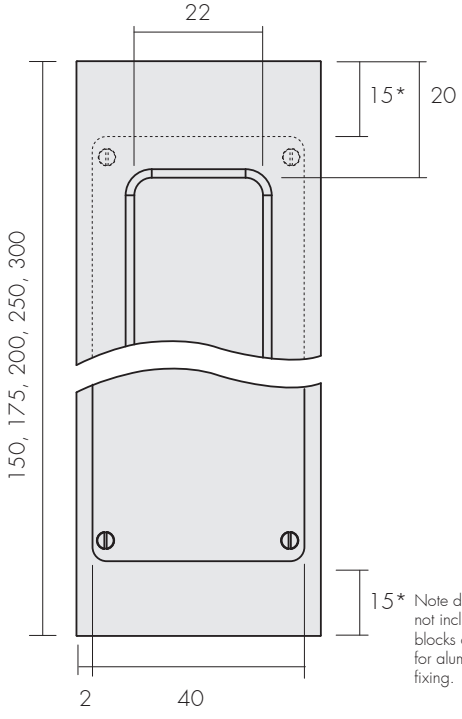

Semi-deep Flush Pull Dimensions

44mm Wide

50mm Wide