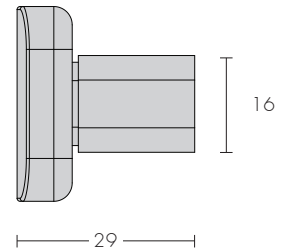

Cabinet Knobs

All cabinet knobs are supplied with M5 Pan Head screws as standard.

- Full hardware suite available
- Designed & manufactured in New Zealand
- Solid brass construction

Asta
784

Bella
783

Line
781