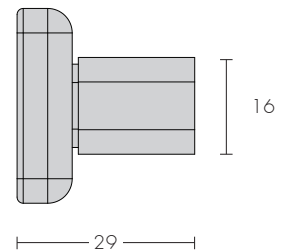

Cabinet Knobs

All cabinet knobs are supplied with M5 Pan Head screws as standard.

- Full hardware suite available
- Designed & manufactured in New Zealand
- Solid brass construction

Asta
784

Bella
783

Line
781

Marua
782

Round
780