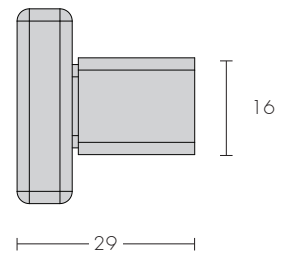

Cabinet Knobs

All cabinet knobs are supplied with M5 Pan Head screws as standard.

- Full hardware suite available
- Designed & manufactured in New Zealand
- Solid brass construction

Asta
784

Bella
783

Line
781