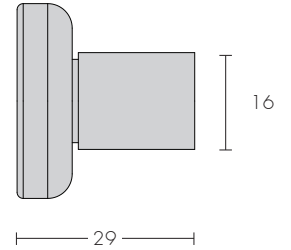

Cabinet Knobs

All cabinet knobs are supplied with M5 Pan Head screws as standard.

- Full hardware suite available
- Designed & manufactured in New Zealand
- Solid brass construction

Asta
784

Bella
783

Line
781