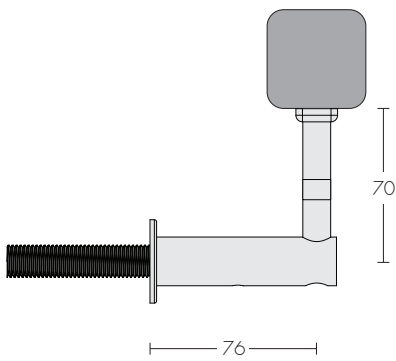

# Handrail Support - Round

## Stud Mounted

M16 SS stud that is screwed into a timber wall for a secure fixing.  
The 38mm washer is not required for fitting if preferred.

### 3822

Round Rail - 40mm Diameter