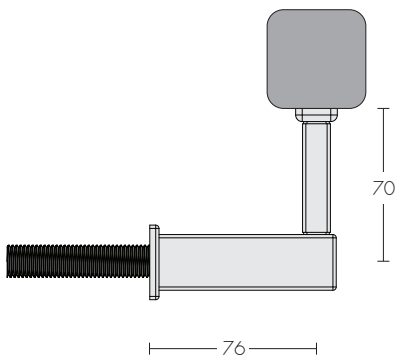

Handrail Support - Square

Stud Mounted

M16 SS stud that is screwed into a timber wall for a secure fixing.
The 38mm washer is not required for fitting if preferred.

Line - 3841

Flat Rail

Line - 3842

Round Rail - 40mm Diameter