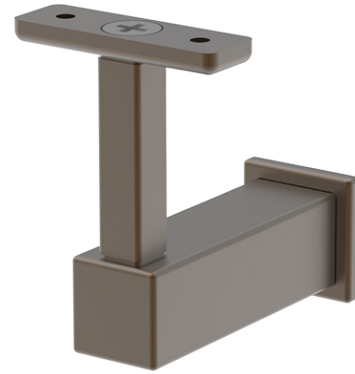

Handrail Support - Square

Stud Mounted

M16 SS stud that is screwed into a timber wall for a secure fixing.
The 38mm washer is not required for fitting if preferred.

Line - 3841

Flat Rail

Line - 3842

Round Rail - 40mm Diameter