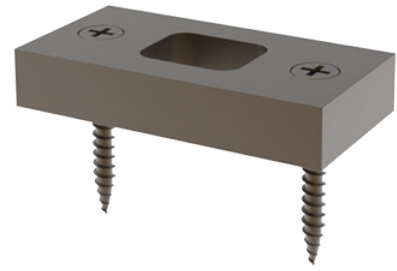

## Guide Block - Timber - Round (Remote)

Designed to support and guide remote rods/bolts in timber doors.

Timber guide blocks suit products such as Twin Bolts, Flush Pull Bolts, Flush Sliding Bolts - Remote, Slim Flush Sliding Bolts - Remote, Euro Single Point etc

Guide blocks are fastened using 6 gauge screws.

4306