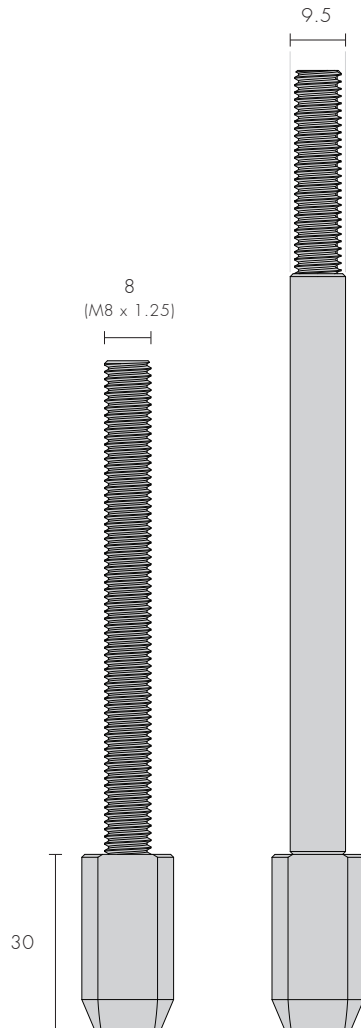

## Rod Kit

- Available up to 1500mm
- Rod kit under 1000mm is threaded rod
- Rod Kit over 1000mm uses threaded joiner & rod
- 20T & 40T options available
- Solid Brass Rod End

### Rod Kit - 20T

Includes Rod & Tip

4303 - 20

### Rod Kit - 40T

Includes Rod & Tip

4303 - 40

## Ordering

Please see specific product information when ordering in relation to which product the rod kit is being paired with to work out lengths required e.g. Twin bolt, Single Point etc