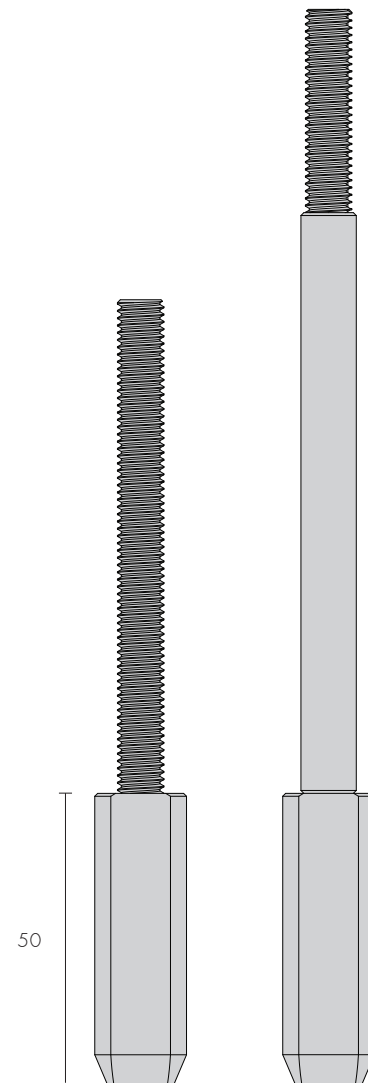

## Rod Kit

- Available up to 1500mm
- Rod kit under 1000mm is threaded rod
- Rod Kit over 1000mm uses threaded joiner & rod
- 20T & 40T options available
- Solid Brass Rod End

### Rod Kit - 20T

Includes Rod & Tip

4303 - 20

### Rod Kit - 40T

Includes Rod & Tip

4303 - 40

## Ordering

Please see specific product information when ordering in relation to which product the rod kit is being paired with to work out lengths required e.g. Twin bolt, Single Point etc