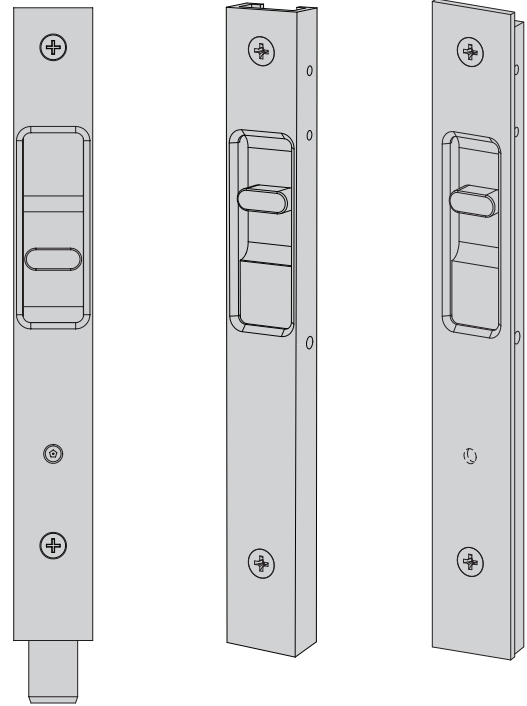

Flush Bolt - Slim - Flat Bolt

This product has been designed to provide contemporary flush locking systems for conventional, bifold and sliding doors where there is limited space.

- Solid brass construction
- 20mm throw
- 9mm Offset
- Non locking & locking options

Offset

Top Profile Options

Ordering

- 1 Select length/product e.g 2251
- 2 Specify top profile on order form P1 / P3. Code becomes 2251 (P1)

Flush

Non Locking

Locking

Length

200	2251	200	2251 - L
300	2261	300	2261 - L
450	2271	450	2271 - L
600	2281	600	2281 - L

Flanged

Non Locking

Locking

Length

200	2251 - 30	200	2251 - 30 - L
300	2261 - 30	300	2261 - 30 - L
450	2271 - 30	450	2271 - 30 - L
600	2281 - 30	600	2281 - 30 - L