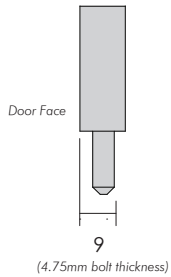

Flush Bolt - Slim - Flat Bolt

This product has been designed to provide contemporary flush locking systems for conventional, bifold and sliding doors where there is limited space.

- Solid brass construction
- 20mm throw
- 9mm Offset
- Non locking & locking options

Offset

Top Profile Options

Ordering

- 1 Select length/product e.g 2251
- 2 Specify top profile on order form P1 / P3. Code becomes 2251 (P1)

Flush

Non Locking

Locking

Length