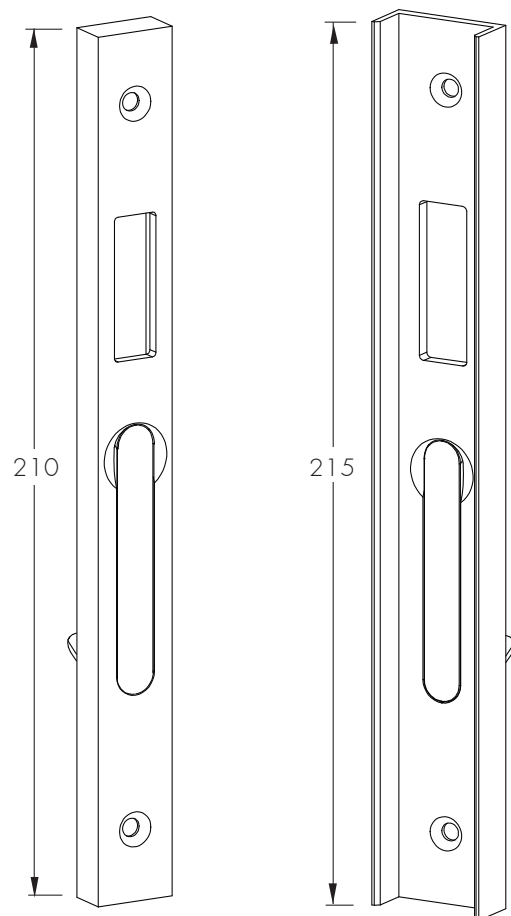

Double Door Faceplates & Strikes - Astragal

(Standard + Edge Pull)

These products must be ordered in conjunction with the VS Euro Locking product required.

VS Euro Lock - 1891

Suitable for: 1951 / 1961 / 1971 / 1981-CS

VS Euro Lock with Edge Pull - 1891E

Suitable for - 1961 / 1971 / 1981-CS-E

These products must be ordered in conjunction with edge pull versions of the locking products required

Non-standard width dimensions:

VS Euro Lock - C1891
(surcharges apply)

Non-standard width dimensions:

VS Lock - C1891E
(surcharges apply)