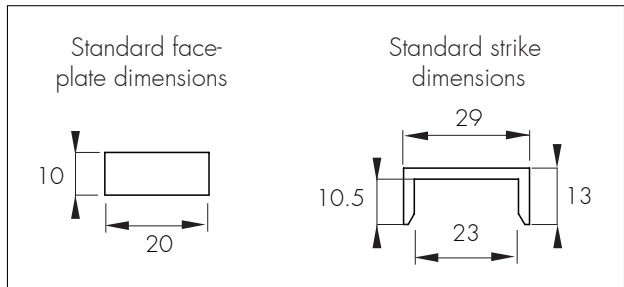

Double Door Faceplates & Strikes - Astragal

(Standard + Edge Pull)

These products must be ordered in conjunction with the VS Euro Locking product required.

VS Euro Lock - 1891

Suitable for: 1951 / 1961 / 1971 / 1981-CS

VS Euro Lock with Edge Pull - 1891E

Suitable for - 1961 / 1971 / 1981-CS-E

These products must be ordered in conjunction with edge pull versions of the locking products required

Non-standard width dimensions:

VS Euro Lock - C1891
(surcharges apply)

Non-standard width dimensions:

VS Lock - C1891E
(surcharges apply)