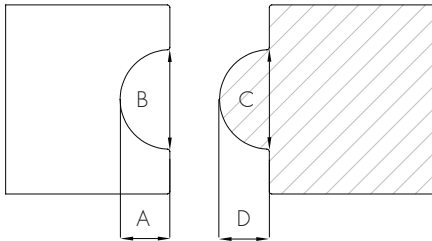

Double Door Faceplates & Strikes - Astragal

(Standard + Edge Pull)

These products must be ordered in conjunction with the VS Euro Locking product required.

VS Euro Lock - 1891

Suitable for: 1951 / 1961 / 1971 / 1981-CS

VS Euro Lock with Edge Pull - 1891E

Suitable for - 1961 / 1971 / 1981-CS-E

These products must be ordered in conjunction with edge pull versions of the locking products required

Non-standard width dimensions:

VS Euro Lock - C1891
(surcharges apply)

Non-standard width dimensions:

VS Lock - C1891E
(surcharges apply)