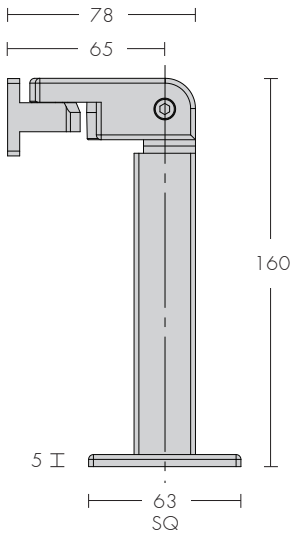

Hold Backs - Pedestal

- Full hardware suite available
- Solid brass construction
- Integral rubber door stop and Anti rattle catch
- Angle of hook adjustable

Line
3256

Round
3255

Line - Foot Release
3257

Concrete
Masonry anchor

Timber
Coach screw

Fixing & Stem

The column of the holdback fastens to the stem with 2 x socket set screws from the rear.

Specify fixing medium at time of ordering