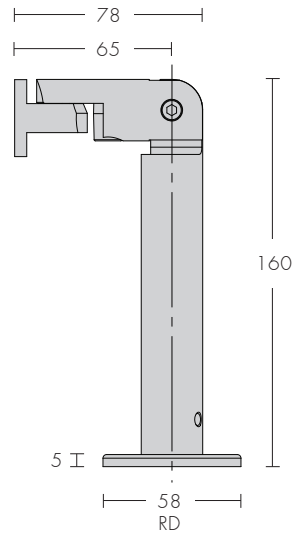

Hold Backs - Pedestal

- Full hardware suite available
- Solid brass construction
- Integral rubber door stop and Anti rattle catch
- Angle of hook adjustable

Line
3256

Round
3255

Line - Foot Release
3257

Concrete
Masonry anchor

Timber
Coach screw

Fixing & Stem

The column of the holdback fastens to the stem with 2 x socket set screws from the rear.

Specify fixing medium at time of ordering