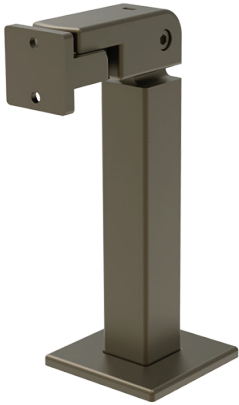

Hold Backs - Pedestal

- Full hardware suite available
- Solid brass construction
- Integral rubber door stop and Anti rattle catch
- Angle of hook adjustable

Line
3256

Round
3255

Line - Foot Release
3257

Concrete
Masonry anchor

Timber
Coach screw

Fixing & Stem

The column of the holdback fastens to the stem with 2 x socket set screws from the rear.

Specify fixing medium at time of ordering