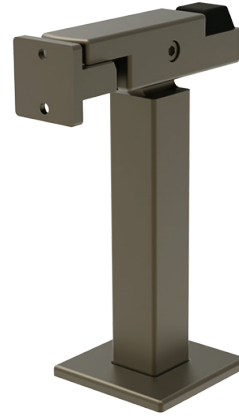

Hold Backs - Pedestal

- Full hardware suite available
- Solid brass construction
- Integral rubber door stop and Anti rattle catch
- Angle of hook adjustable

Line
3256

Round
3255

Line - Foot Release
3257

Concrete
Masonry anchor

Timber
Coach screw

Fixing & Stem

The column of the holdback fastens to the stem with 2 x socket set screws from the rear.

Specify fixing medium at time of ordering