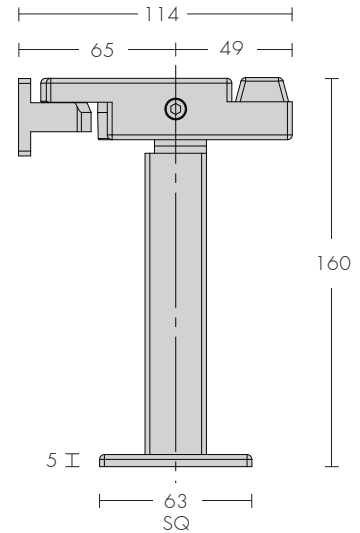

Hold Backs - Pedestal

- Full hardware suite available
- Solid brass construction
- Integral rubber door stop and Anti rattle catch
- Angle of hook adjustable

Line
3256

Round
3255

Line - Foot Release
3257

Concrete
Masonry anchor

Timber
Coach screw

Fixing & Stem

The column of the holdback fastens to the stem with 2 x socket set screws from the rear.

Specify fixing medium at time of ordering