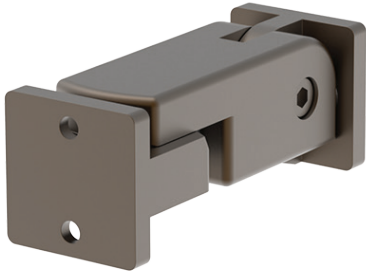

Hold Backs - Wall Mounted

- Full hardware suite available
- Solid brass construction
- Integral rubber door stop and Anti rattle catch
- Angle of hook adjustable

Line

3250

32SQ

83

32SQ

Round