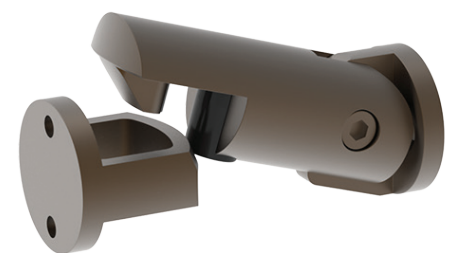

Hold Backs - Wall Mounted

- Full hardware suite available
- Solid brass construction
- Integral rubber door stop and Anti rattle catch
- Angle of hook adjustable

Line

3250

32SQ

83

32SQ

Round

3240

32

83

32