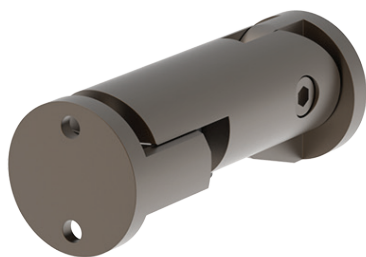

Hold Backs - Wall Mounted

- Full hardware suite available
- Solid brass construction
- Integral rubber door stop and Anti rattle catch
- Angle of hook adjustable

Line

3250

32SQ

83

32SQ

Round

3240

32

83

32