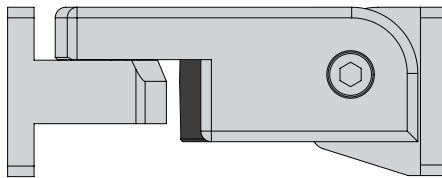

Hold Backs - Wall Mounted

- Full hardware suite available
- Solid brass construction
- Integral rubber door stop and Anti rattle catch
- Angle of hook adjustable

Line

3250

32SQ

83

32SQ

Round