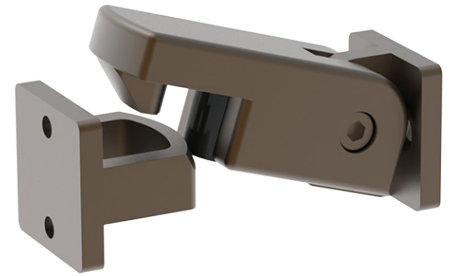

Hold Backs - Wall Mounted

- Full hardware suite available
- Solid brass construction
- Integral rubber door stop and Anti rattle catch
- Angle of hook adjustable

Line

3250

32SQ

83

32SQ

Round