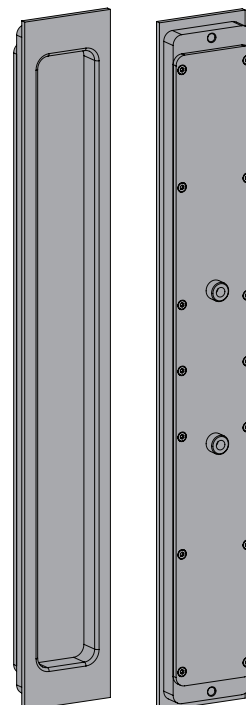

- Solid brass construction with SS yoke
- 400kg door weight rating
- Available in a range of finishes
- 80mm mounting centers for lock mechanism

## Pairing Options

### Inside

Handle  
50 x 360

5910

Handle & Euro  
50 x 360

5912

### Outside

Flush Pull  
50 x 360

5921

Suitable for door thickness 70mm+

M6 tie screw  
fixed 80mm  
centers