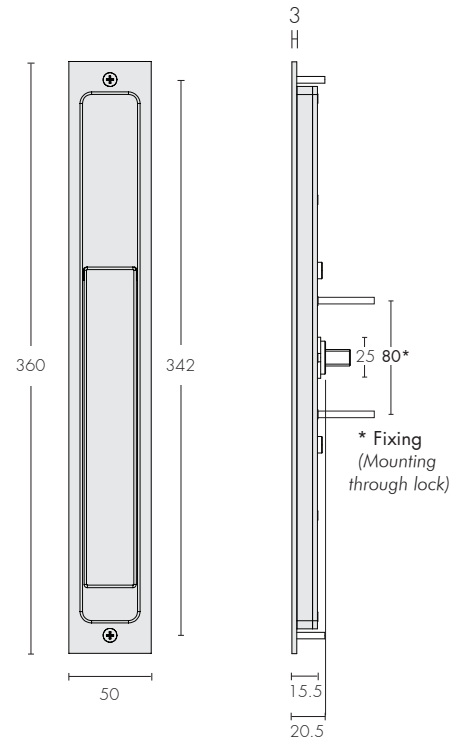

Lift & Slide - Flush

The Chant flush lift & slide sliding door set is designed to be paired with sliding doors fitted with most lift and slide door systems on the market. Being flush, allows for a contemporary aesthetic and practical solution for doors which slide into a cavity or where a flush aesthetic is desired.

- Solid brass construction with SS yoke
- 400kg door weight rating
- Available in a range of finishes
- 80mm mounting centers for lock mechanism

Function