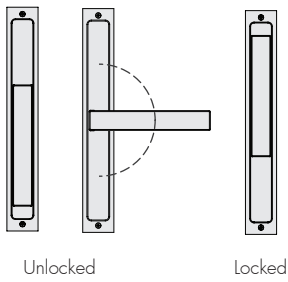

Lift & Slide - Flush

The Chant flush lift & slide sliding door set is designed to be paired with sliding doors fitted with most lift and slide door systems on the market. Being flush, allows for a contemporary aesthetic and practical solution for doors which slide into a cavity or where a flush aesthetic is desired.

- Solid brass construction with SS yoke
- 400kg door weight rating
- Available in a range of finishes
- 80mm mounting centers for lock mechanism

Function