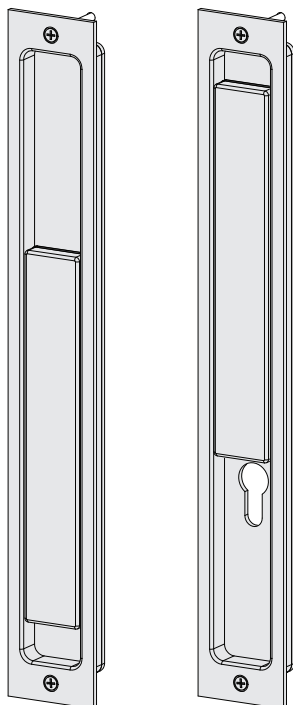

- Solid brass construction with SS yoke
- 400kg door weight rating
- Available in a range of finishes
- 80mm mounting centers for lock mechanism

## Pairing Options

### Inside

Handle  
50 x 360

5910

Handle & Euro  
50 x 360

5912

### Outside

Flush Pull  
50 x 360

5921

Suitable for door thickness 70mm+

M6 tie screw  
fixed 80mm  
centers