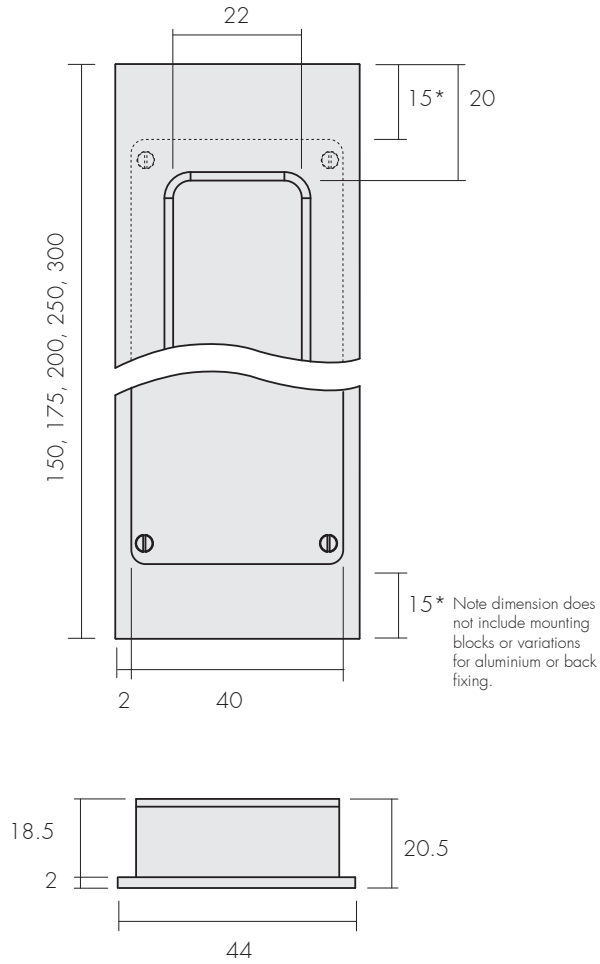

## Deep Flush Pull Dimensions

### 44 Wide

### 50 Wide