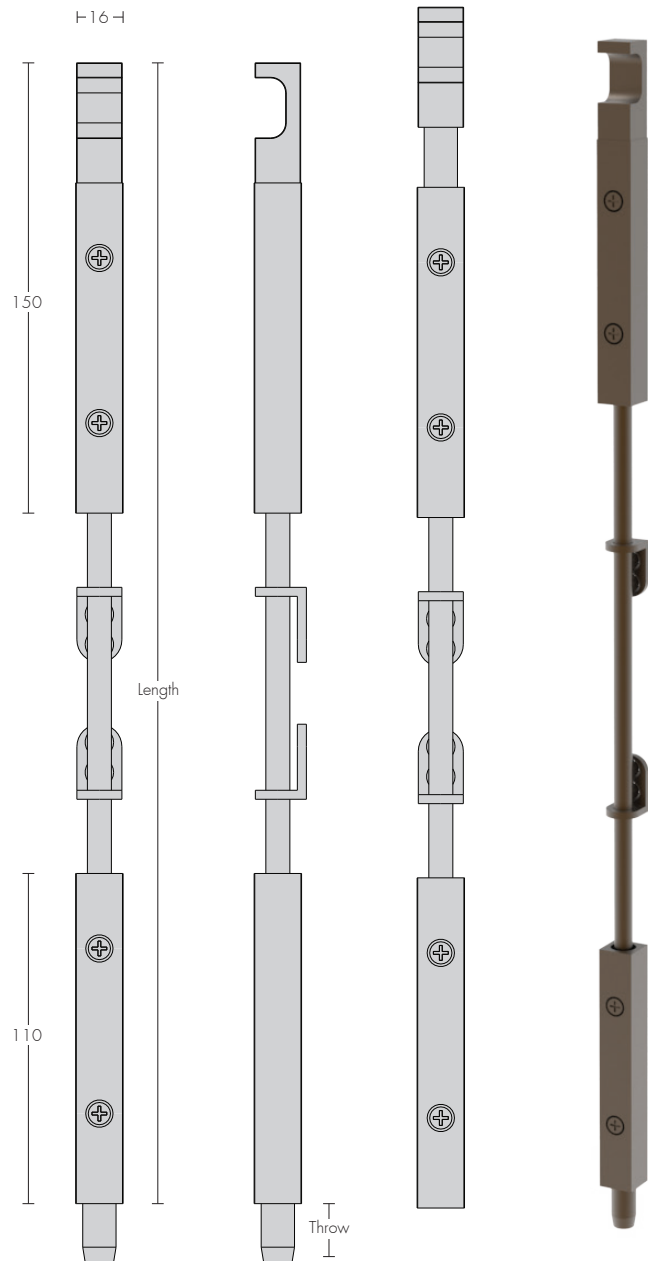

Square Bolts

Socket Bolt - Remote

The socket bolt remote series is available in a range of lengths to best suit situations requiring a longer bolt than our standard socket bolt lengths.

This product is designed to be surface mounted.

Socket Bolt Size		16mm
20 Throw		
Length	800	2920 - 800
	1000	2920 - 1000
	1200	2920 - 1200

Mounting

- Timber - 10G Screws
- Steel/Alloy - M5 Screws
- 2 x Rod guide brackets are included

Socket Bolt - 16mm - Strikes

Flat Strike		Waterproof		Surface Strike	
2995 - H Hinge Door 16 x 50 x 3mm	2995 - S Sliding Door 19 x 50 x 3mm	2996 - H Hinge Door 16 x 50 x 23mm	2996 - S Sliding Door 19 x 43 x 23mm	2199 - 16 Hinge / Sliding Door 35D x 22mm	2990 Horizontal 16SQ x 45mm