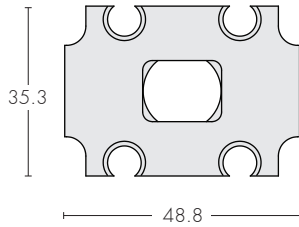

Aluminum/ Stile - Guide Blocks

Aluminium guide blocks are available and can be custom made to suit your required stile sections.

Metro - 02610
Architectural - 08900

APL

Origin 05130 -15mm offset

Intext TJ312 Section