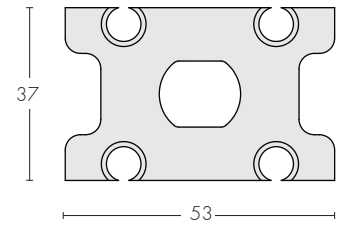

Aluminum/ Stile - Guide Blocks

Aluminium guide blocks are available and can be custom made to suit your required stile sections.

Metro - 02610
Architectural - 08900

APL

Origin 05130 -15mm offset

Intext TJ312 Section