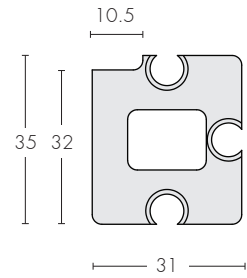

Aluminum/ Stile - Guide Blocks

Aluminium guide blocks are available and can be custom made to suit your required stile sections.

APL

Origin 05130 -15mm offset

Guide A