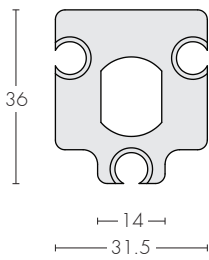

Aluminum/ Stile - Guide Blocks

Aluminium guide blocks are available and can be custom made to suit your required stile sections.

Metro - 02610
Architectural - 08900

APL

Origin 05130 -15mm offset

Intext TJ312 Section