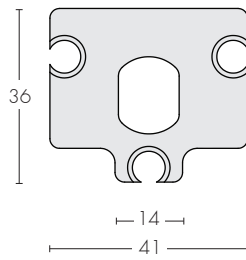

Darley Alum TJ312