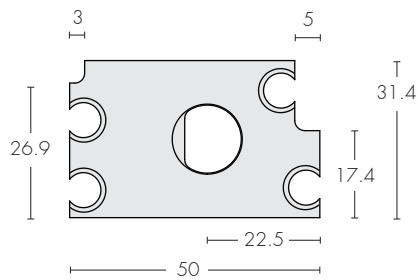

Aluminum/ Stile - Guide Blocks

Aluminium guide blocks are available and can be custom made to suit your required stile sections.

Metro - 02610
Architectural - 08900

APL

Origin 05130 -15mm offset

Intext TJ312 Section

Darley Alum TJ312

Guide A

Guide B

Guide C

Guide Block 1

Guide Block 2

Guide Block 3