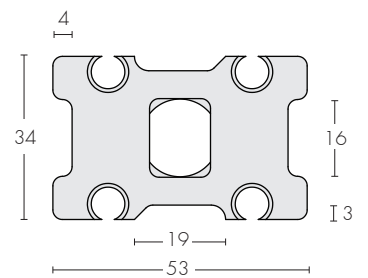

Aluminum/ Stile - Guide Blocks

Aluminium guide blocks are available and can be custom made to suit your required stile sections.

Metro - 02610
Architectural - 08900

APL

Origin 05130 -15mm offset

Intext TJ312 Section

Darley Alum TJ312

Guide A

Guide B

Guide C

Guide Block 1

Guide Block 2

Guide Block 3