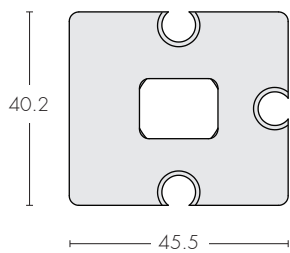

Aluminum/ Stile - Guide Blocks

Aluminium guide blocks are available and can be custom made to suit your required stile sections.

APL

Origin 05130 -15mm offset

Guide B