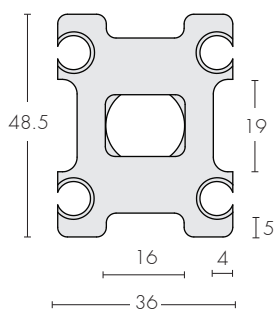

Aluminum/ Stile - Guide Blocks

Aluminium guide blocks are available and can be custom made to suit your required stile sections.

Metro - 02610
Architectural - 08900

APL

Origin 05130 -15mm offset

Intext TJ312 Section

Darley Alum TJ312

Guide A

Guide B

Guide C

Guide Block 1

Guide Block 2

Guide Block 3