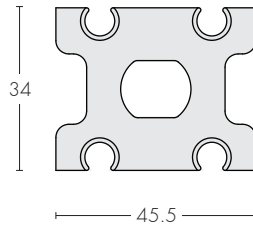

Aluminum/ Stile - Guide Blocks

Aluminium guide blocks are available and can be custom made to suit your required stile sections.

Metro - 02610
Architectural - 08900

APL

Origin 05130 -15mm offset

Intext TJ312 Section