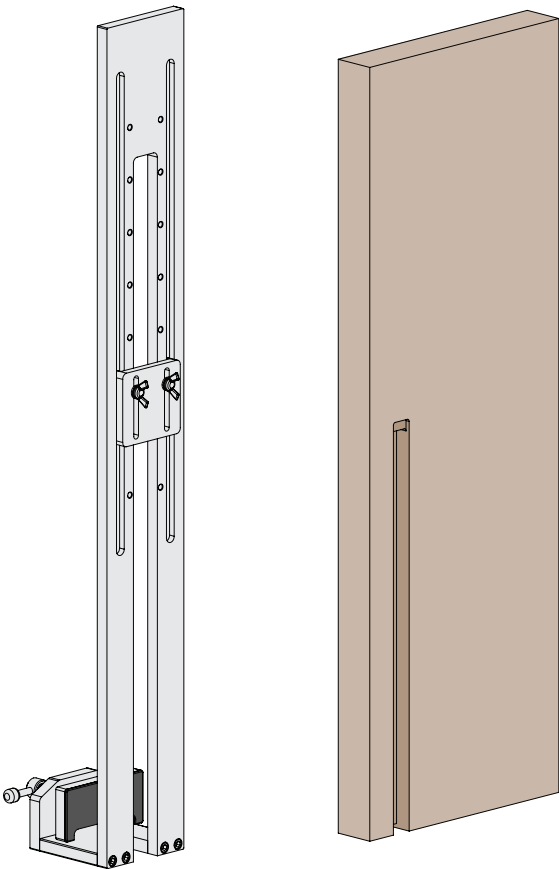

## Mortising Equipment - Jigs

Drake & Wrigley Product

Drake & Wrigley Side Jig - 6151

(Slot cutout 25.4mm)

Drake & Wrigley End Jig - 6152

(Slot cutout 25.4mm)

Drake & Wrigley Extended Jig - 6153

(Slot cutout 25.4mm)