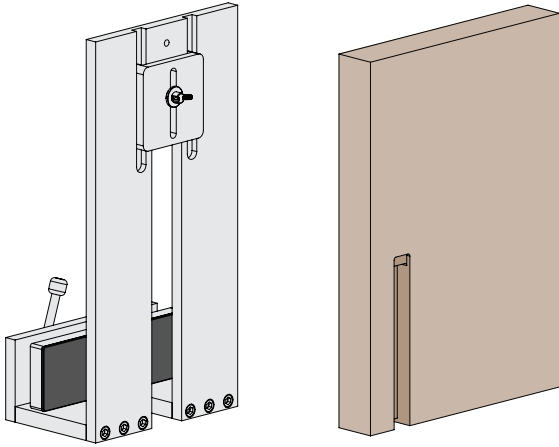

## Mortising Equipment - Jigs

Drake & Wrigley Product

Drake & Wrigley Side Jig - 6151

(Slot cutout 25.4mm)

Drake & Wrigley End Jig - 6152

(Slot cutout 25.4mm)

Drake & Wrigley Extended Jig - 6153

(Slot cutout 25.4mm)