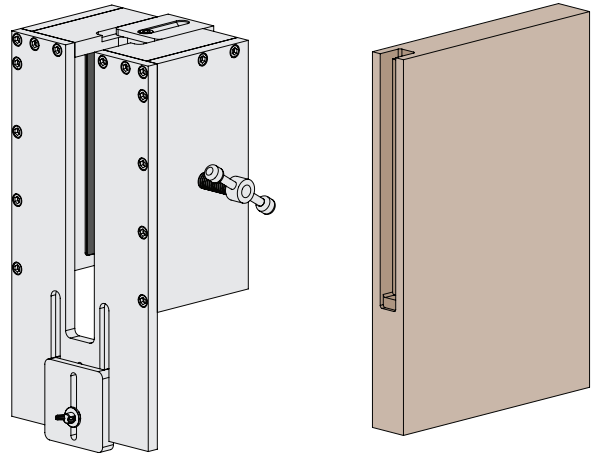

## Mortising Equipment - Jigs

Drake & Wrigley Product

Drake & Wrigley Side Jig - 6151

(Slot cutout 25.4mm)

Drake & Wrigley End Jig - 6152

(Slot cutout 25.4mm)

Drake & Wrigley Extended Jig - 6153

(Slot cutout 25.4mm)