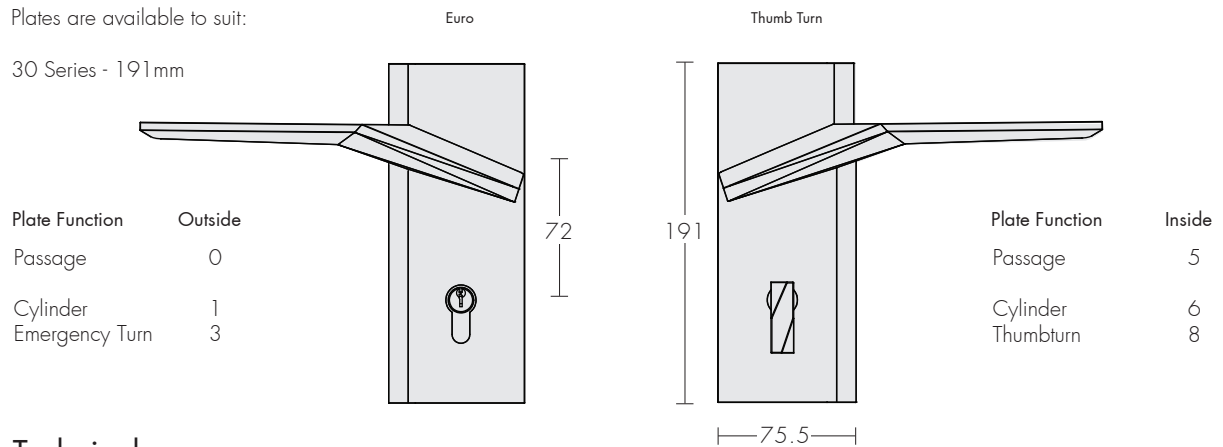

Stealth Lever on Plates

F-55 - Lever in brass base metal

Outside function - back fix plates concealed fixing			Inside function		
0	1	3	5	6	8
Passage	Euro	E-Turn	Passage	Euro	Thumb Turn

Long Plates Options

This group of plates are semi concealed fixed with standard chant options

F-55-2D

Plates are available to suit:

30 Series - 191mm

Technical

Handing Information

- Always specify handing at the time of order.
- For pairs of handles specify handing as viewed from the external (or perceived external) or outside of the door, ie. Handles on the left edge of the door are LH, handles on the right edge are RH.
- Handles are available as fixed, specify (F)

Mounting Information

- Handles are available in pairs back to back, or, surface and back fixed singles. See the 'Plate Mounting Options' in 'Technical Documentation'