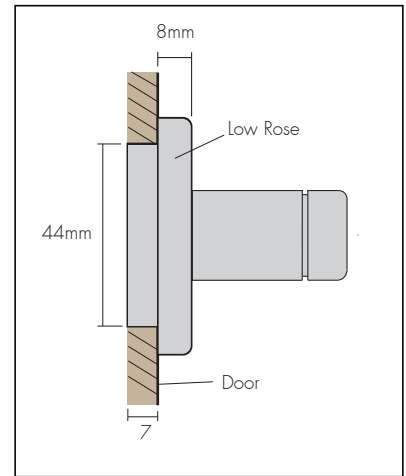

Chant Rose Styles

Standard rose fixing centres for Chant 'Round' and 'Square' roses are 38mm. Fixing centres for Lockwood locks at 41mm centre are also available.

Some handle styles are restricted in the applicable rose types. For eg. the Line 691 and Cubic 671 handles require rose types with the internal square cover detail.

Line (L)

Square 3 (S3)
(A1 corner)

Bella (B)

Chant Rose Styles - Low

Low roses require a section of the mechanism to be recessed below the door surface and are only available with 38mm fixing centres.

Round

Low Cylinder (C-W)

Low Cylinder 2 (C2-W) (A1 corner)

Square

Low Line (L-W)

Low Square 3 (S3-W) (A1 corner)

Low Bella (B-W)