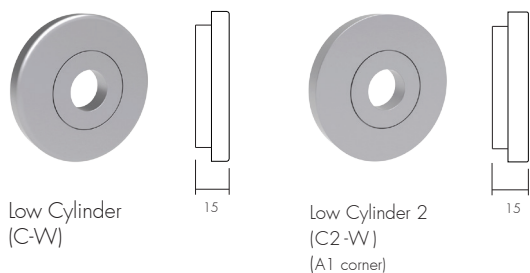

Chant Rose Styles

Standard rose fixing centres for Chant 'Round' and 'Square' roses are 38mm. Fixing centres for Lockwood locks at 41mm centre are also available.

Some handle styles are restricted in the applicable rose types. For eg. the Line 691 and Cubic 671 handles require rose types with the internal square cover detail.

Round

Square

Low Rose Options

Low roses require a section of the mechanism to be recessed below the door surface and are only available with 38mm fixing centres.

Round

Square