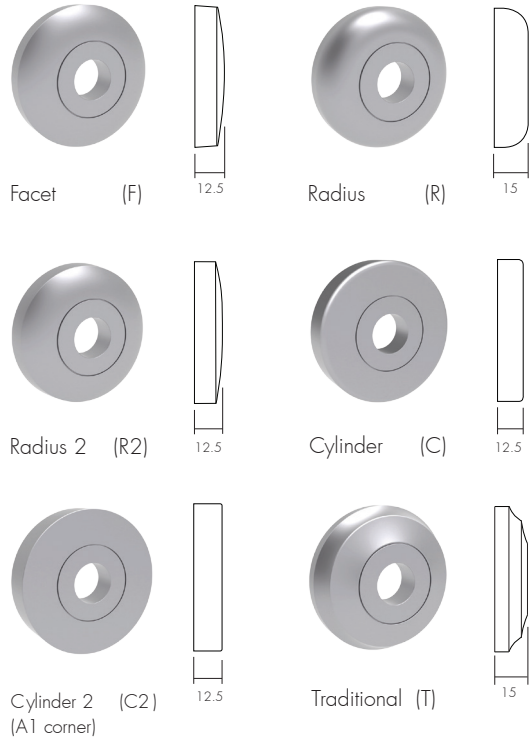

Chant Rose Styles

Standard rose fixing centres for Chant 'Round' and 'Square' roses are 38mm. Fixing centres for Lockwood locks at 41mm centre are also available.

Some handle styles are restricted in the applicable rose types. For eg. the Line 691 and Cubic 671 handles require rose types with the internal square cover detail.

Round

Square

Low Rose Options

Low roses require a section of the mechanism to be recessed below the door surface and are only available with 38mm fixing centres.

Round

Square