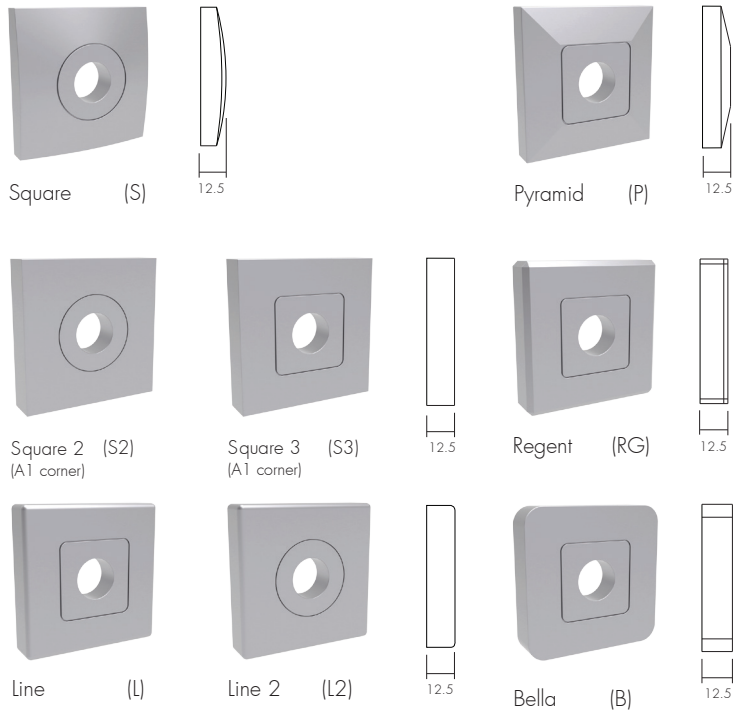

Chant Rose Styles

Standard rose fixing centres for Chant 'Round' and 'Square' roses are 38mm. Fixing centres for Lockwood locks at 41mm centre are also available.

Some handle styles are restricted in the applicable rose types. For eg. the Line 691 and Cubic 671 handles require rose types with the internal square cover detail.

Round

Square

Low Rose Options

Low roses require a section of the mechanism to be recessed below the door surface and are only available with 38mm fixing centres.

Round

Square