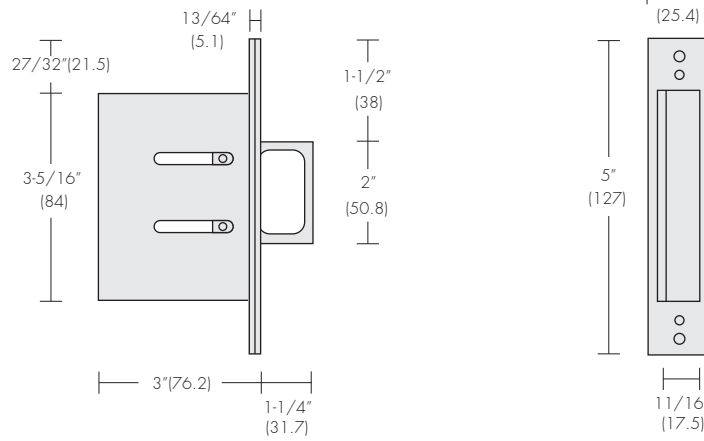

SDEP

Sliding Door Edge Pull

Pop-out two finger Edge Pull with a release button.

6560

6561