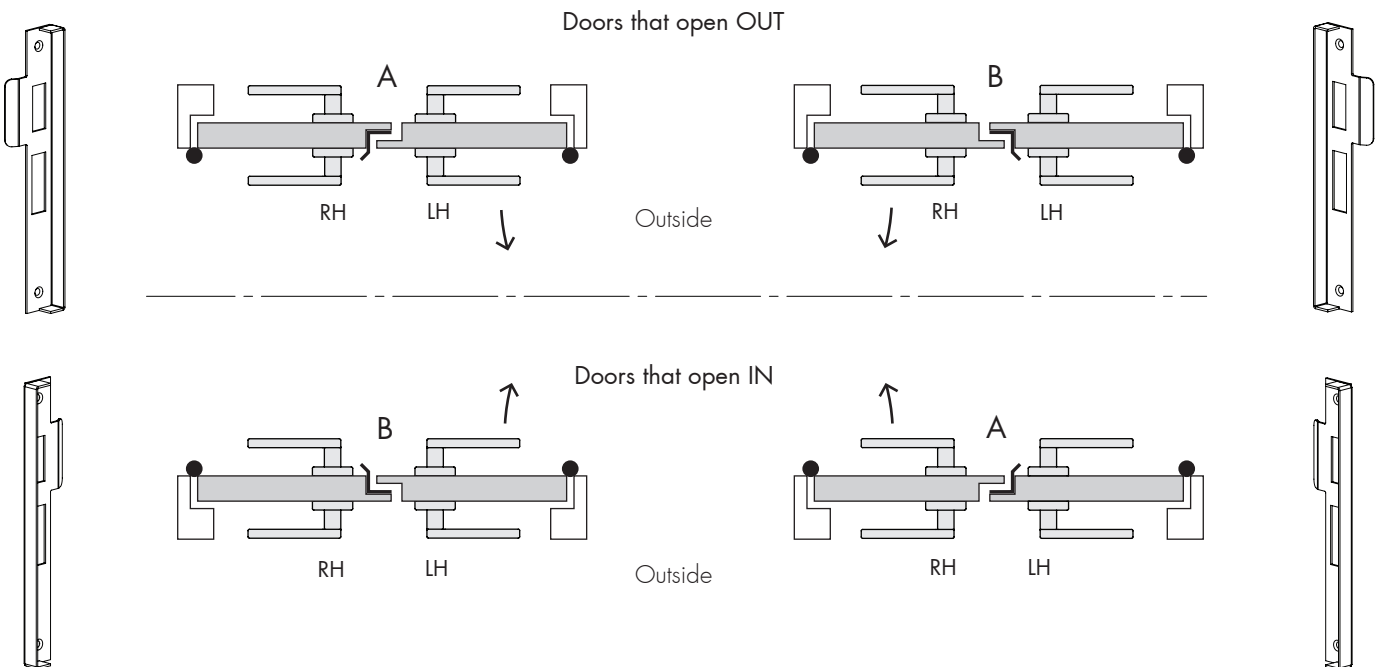

Chant Door Handing & Strike Information

Pairs of door handles are always handed as viewed from the 'external' or perceived 'external' side of the door as is the case in a hallway installation. Single handles should be viewed from the side of the door they are installed on.

A and B references in the following door configurations relate to the Chant strike handing required. Refer to the specific product pages for the individual product codes.

Single Doors

Double Doors (French)