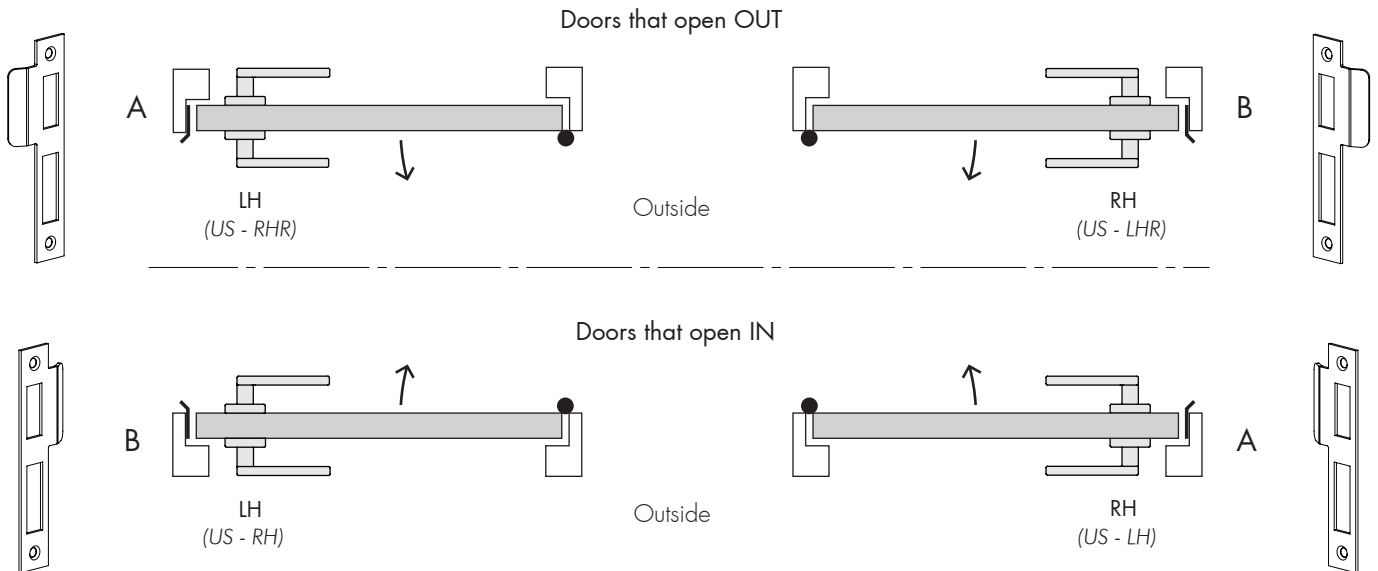

Chant Door Handing & Strike Information

Pairs of door handles are always handed as viewed from the 'external' or perceived 'external' side of the door as is the case in a hallway installation. Single handles should be viewed from the side of the door they are installed on.

A and B references in the following door configurations relate to the Chant strike handing required. Refer to the specific product pages for the individual product codes.

Single Doors

Double Doors (French)