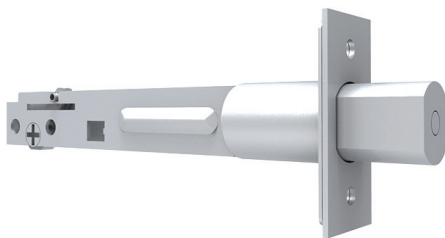

A Cylinder Assembly

B Turn Assembly

E 60 - 70mm BS deadbolt

F 127mm BS deadbolt

1174 Deadbolt Rebate Kit

## Tubular Deadbolts

**Note:** Deadbolt Cylinders are 5-pin

### Deadbolt Cylinder and Turn 60 – 70mm

1170 Kit

A Cylinder Assembly | B Turn Assembly | E 60 - 70mm BS deadbolt

#### Deadbolt, 1176

E Adjustable 60 – 70mm backset