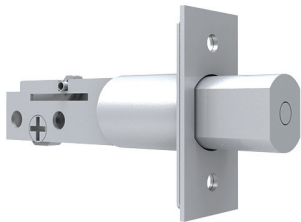

A Cylinder Assembly

B Turn Assembly

E 60 - 70mm BS deadbolt

F 127mm BS deadbolt

1174 Deadbolt Rebate Kit

## Tubular Deadbolts

**Note:** Deadbolt Cylinders are 5-pin

### Deadbolt Cylinder and Turn 60 – 70mm

1170 Kit

A Cylinder Assembly | B Turn Assembly | E 60 - 70mm BS deadbolt

### Deadbolt Cylinder and Turn – 127mm

1171 Kit

A Cylinder Assembly | B Turn Assembly | F 127mm BS deadbolt