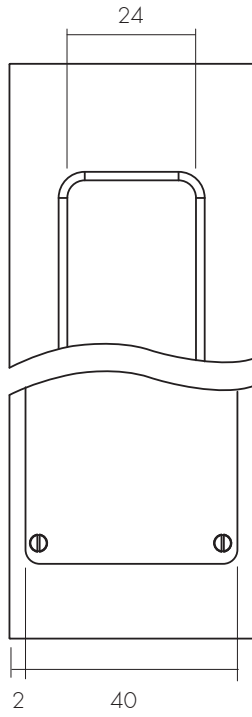

Semi-deep Flush Pull Dimensions

44 Wide

50 Wide