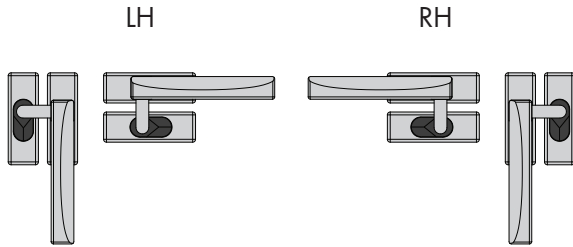

Arch Casement Fasteners

- Full hardware suite available
- Suitable for all joinery types
- Semi-concealed fixing
- Fixings - Timber 8G, Steel/Alloy M5
- Custom solutions available (surcharge applies)

Recommended base pairing - P1 - B

Mortise 4061

Mortise - Flush 4061 - F

Available separately
4099

Wedge 4062

Wedge - Offset 4063 - 4

Wedge - Offset 4063 - 6

Base / Strike

Custom Solutions