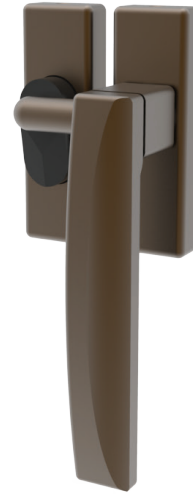

Arch Casement Fasteners

- Full hardware suite available
- Suitable for all joinery types
- Semi-concealed fixing
- Fixings - Timber 8G, Steel/Alloy M5
- Custom solutions available (surcharge applies)

Recommended base pairing - P1 - B

Mortise 4061

Mortise - Flush 4061 - F

Available separately
4099

Wedge 4062

Wedge - Offset 4063 - 4

Wedge - Offset 4063 - 6

Base / Strike

Custom Solutions