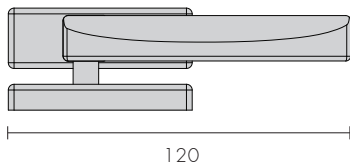

Mortise 4061

Mortise - Flush 4061 - F