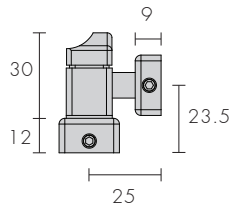

Mortise 4061