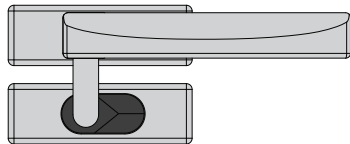

Arch Casement Fasteners

- Full hardware suite available
- Suitable for all joinery types
- Semi-concealed fixing
- Fixings - Timber 8G, Steel/Alloy M5
- Custom solutions available (surcharge applies)

Recommended base pairing - P1 - B

Mortise 4061

Mortise - Flush 4061 - F

Available separately
4099

Wedge 4062

Wedge - Offset 4063 - 4

Wedge - Offset 4063 - 6

Base / Strike

Custom Solutions