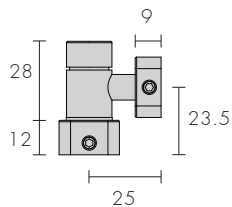

Recommended base pairing - Marua (M)

Mortise 4131 - L

Mortise - Flush 4131 - L - F

Available separately
4099

Wedge 4132 - L

Wedge - Offset 4133 - L - 4

Wedge - Offset 4133 - L - 6

Custom Solutions