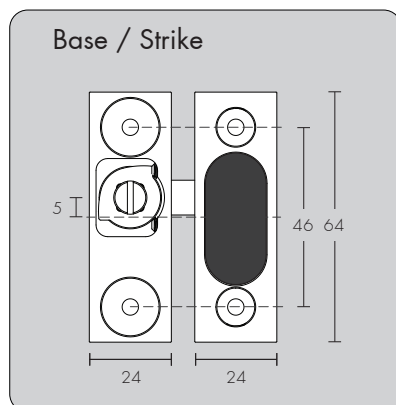

Recommended base pairing - Marua (M)

Mortise 4131 - L

Mortise - Flush 4131 - L - F

Available separately
4099

Wedge 4132 - L

Wedge - Offset 4133 - L - 4

Wedge - Offset 4133 - L - 6

Custom Solutions