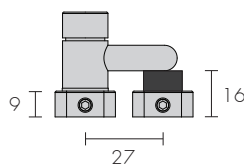

Recommended base pairing - Marua (M)

Mortise 4131 - L

Mortise - Flush 4131 - L - F

Available separately
4099

Wedge 4132 - L

Wedge - Offset 4133 - L - 4

Wedge - Offset 4133 - L - 6

Custom Solutions