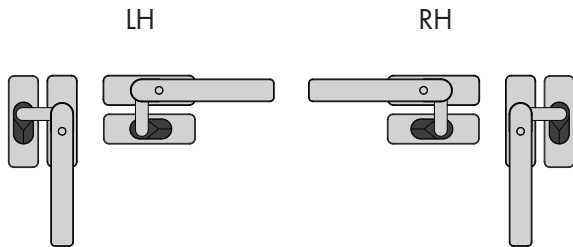

Asta Locking Casement Fasteners

- Full hardware suite available
- Suitable for all joinery types
- Semi-concealed fixing
- Fixings - Timber 8G, Steel/Alloy M5
- Custom solutions available (surcharge applies)

Recommended base pairing - Marua (M)

Mortise 4131 - L

Mortise - Flush 4131 - L - F

Available separately
4099

Wedge 4132 - L

Wedge - Offset 4133 - L - 4

Wedge - Offset 4133 - L - 6

Custom Solutions