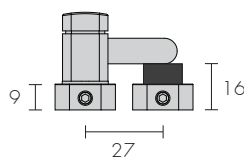

Mortise 4151

Mortise - Flush 4151 - F

Available separately
4099

Wedge 4152

Wedge - Offset 4153 - 4

Wedge - Offset 4153 - 6

Custom Solutions

Casements, bases and strikes can be provided in custom configurations, eg. offset fixings