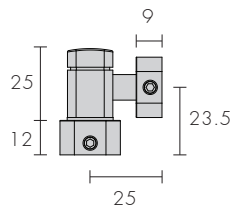

Mortise 4151