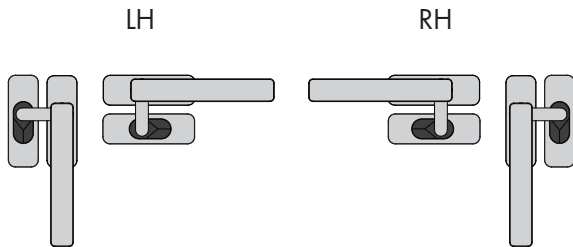

Bella Casement Fasteners

- Full hardware suite available
- Suitable for all joinery types
- Semi-concealed fixing
- Fixings - Timber 8G, Steel/Alloy M5
- Custom solutions available (surcharge applies)

Recommended base pairing - P2 - A

Mortise 4151

Mortise - Flush 4151 - F

Available separately
4099

Wedge 4152

Wedge - Offset 4153 - 4

Wedge - Offset 4153 - 6

Custom Solutions

Casements, bases and strikes can be provided in custom configurations, eg. offset fixings