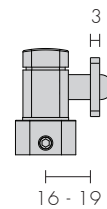

Mortise - Flush 4151 - F

Available separately
4099