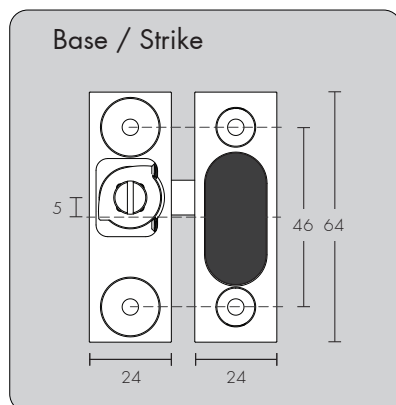

Mortise 4151

Mortise - Flush 4151 - F

Available separately
4099

Wedge 4152

Wedge - Offset 4153 - 4

Wedge - Offset 4153 - 6

Custom Solutions

Casements, bases and strikes can be provided in custom configurations, eg. offset fixings