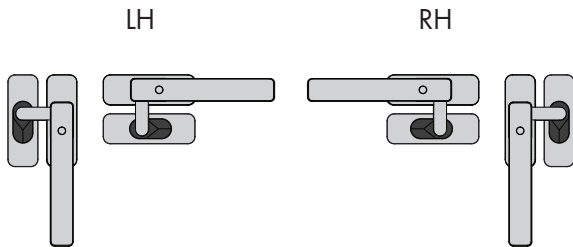

# Bella Locking Casement Fasteners

- Full hardware suite available
- Suitable for all joinery types
- Semi-concealed fixing
- Fixings - Timber 8G, Steel/Alloy M5
- Custom solutions available (surcharge applies)

Recommended base pairing - P2 - A