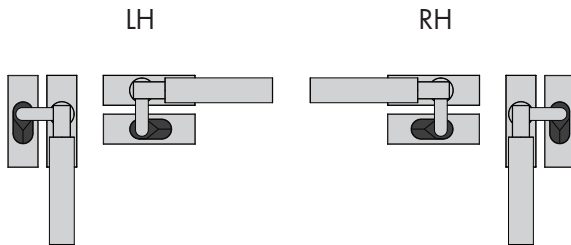

Brava Casement Fasteners

- Full hardware suite available
- Suitable for all joinery types
- Semi-concealed fixing
- Fixings - Timber 8G, Steel/Alloy M5
- Custom solutions available (surcharge applies)

Recommended base pairing - P1 - A

Mortise 4141

Mortise - Flush 4141 - F

Available separately
4099

Wedge 4142

Wedge - Offset 4142 - 4

Wedge - Offset 4142 - 6

Custom Solutions

Casements, bases and strikes can be provided in custom configurations, eg. offset fixings