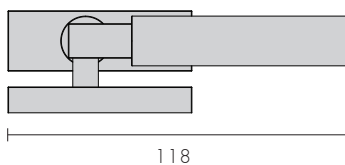

Mortise 4141

Mortise - Flush 4141 - F