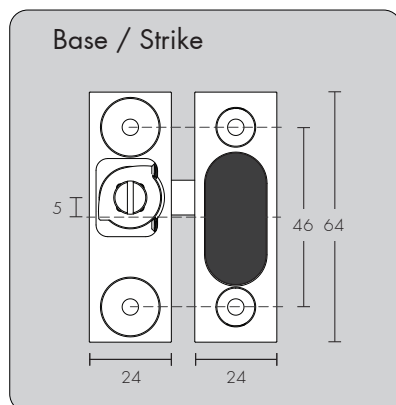

Mortise 4141

Mortise - Flush 4141 - F

Available separately
4099

Wedge 4142

Wedge - Offset 4142 - 4

Wedge - Offset 4142 - 6

Custom Solutions

Casements, bases and strikes can be provided in custom configurations, eg. offset fixings