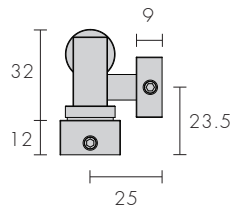

Mortise 4141