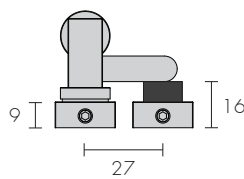

Mortise 4141

Mortise - Flush 4141 - F

Available separately
4099

Wedge 4142

Wedge - Offset 4142 - 4

Wedge - Offset 4142 - 6

Custom Solutions

Casements, bases and strikes can be provided in custom configurations, eg. offset fixings