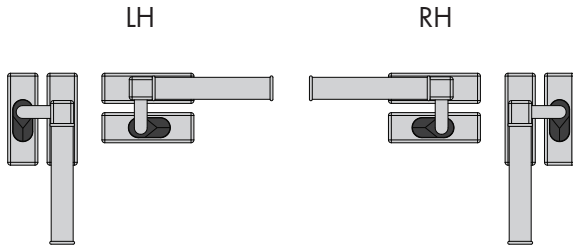

# Cylinder Casement Fasteners

- Full hardware suite available
- Suitable for all joinery types
- Semi-concealed fixing
- Fixings - Timber 8G, Steel/Alloy M5
- Custom solutions available (surcharge applies)

Recommended base pairing - P1-B