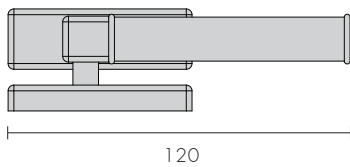

Mortise 4021

Mortise - Flush 4021 - F