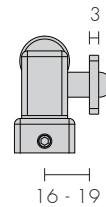

Mortise - Flush 4021 - F

Available separately
4099