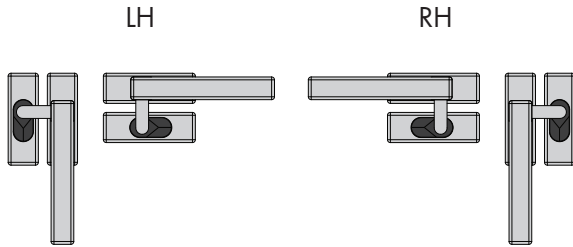

Line Locking Casement Fasteners

- Full hardware suite available
- Suitable for all joinery types
- Semi-concealed fixing
- Fixings - Timber 8G, Steel/Alloy M5
- Custom solutions available (surcharge applies)

Recommended base pairing - P1 - B

Mortise 4161 - L

Mortise - Flush 4161 - L - F

Available separately
4099

Wedge 4162 - L

Wedge - Offset 4163 - L - 4

Wedge - Offset 4163 - L - 6

Custom Solutions