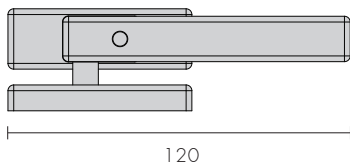

Mortise 4161 - L

Mortise - Flush 4161 - L - F