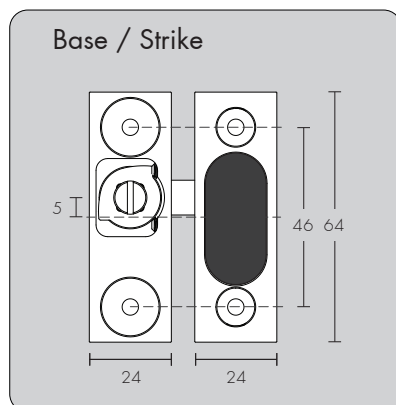

Recommended base pairing - P1 - B

Mortise 4161 - L

Mortise - Flush 4161 - L - F

Available separately
4099

Wedge 4162 - L

Wedge - Offset 4163 - L - 4

Wedge - Offset 4163 - L - 6

Custom Solutions