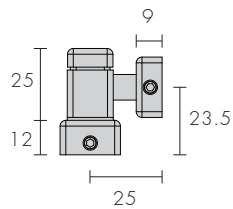

Recommended base pairing - P1 - B

Mortise 4161 - L

Mortise - Flush 4161 - L - F

Available separately
4099

Wedge 4162 - L

Wedge - Offset 4163 - L - 4

Wedge - Offset 4163 - L - 6

Custom Solutions