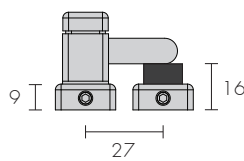

Recommended base pairing - P1 - B

Mortise 4161 - L

Mortise - Flush 4161 - L - F

Available separately
4099

Wedge 4162 - L

Wedge - Offset 4163 - L - 4

Wedge - Offset 4163 - L - 6

Custom Solutions