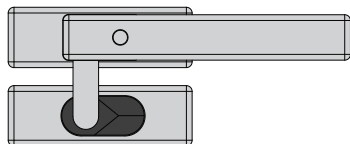

Recommended base pairing - P1 - B

Mortise 4161 - L

Mortise - Flush 4161 - L - F

Available separately
4099

Wedge 4162 - L

Wedge - Offset 4163 - L - 4

Wedge - Offset 4163 - L - 6

Custom Solutions