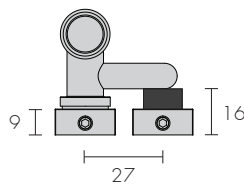

Mortise 4171

Mortise - Flush 4171 - F

Available separately
4099

Wedge 4172

Wedge - Offset 4173 - 4

Wedge - Offset 4173 - 6

Custom Solutions

Casements, bases and strikes can be provided in custom configurations, eg. offset fixings