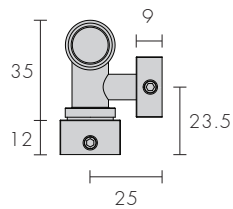

Mortise 4171