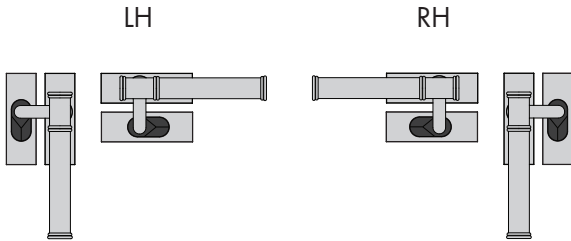

Saxon Casement Fasteners

- Full hardware suite available
- Suitable for all joinery types
- Semi-concealed fixing
- Fixings - Timber 8G, Steel/Alloy M5
- Custom solutions available (surcharge applies)

Recommended base pairing - P1 - A

Mortise 4171

Mortise - Flush 4171 - F

Available separately
4099

Wedge 4172

Wedge - Offset 4173 - 4

Wedge - Offset 4173 - 6

Custom Solutions

Casements, bases and strikes can be provided in custom configurations, eg. offset fixings