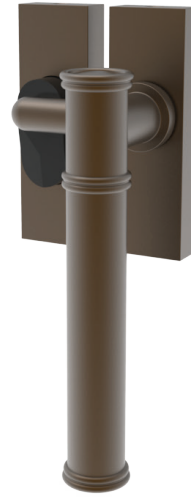

Saxon Casement Fasteners

- Full hardware suite available
- Suitable for all joinery types
- Semi-concealed fixing
- Fixings - Timber 8G, Steel/Alloy M5
- Custom solutions available (surcharge applies)

Recommended base pairing - P1 - A

Mortise 4171

Mortise - Flush 4171 - F

Available separately
4099

Wedge 4172

Wedge - Offset 4173 - 4

Wedge - Offset 4173 - 6

Custom Solutions

Casements, bases and strikes can be provided in custom configurations, eg. offset fixings