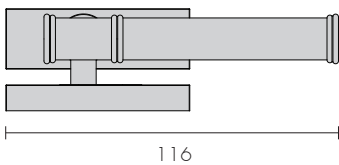

Mortise 4171

Mortise - Flush 4171 - F