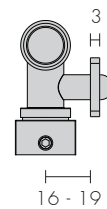

Mortise - Flush 4171 - F

Available separately
4099