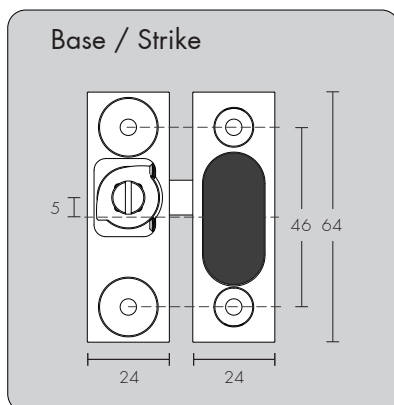

Mortise 4171

Mortise - Flush 4171 - F

Available separately
4099

Wedge 4172

Wedge - Offset 4173 - 4

Wedge - Offset 4173 - 6

Custom Solutions

Casements, bases and strikes can be provided in custom configurations, eg. offset fixings