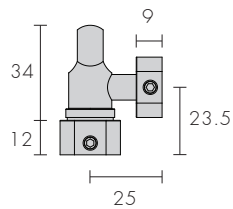

Recommended base pairing - P2 - A

Mortise 4191

Mortise - Flush 4191 - F

Available separately
4099

Wedge 4192

Wedge - Offset 4193 - 4

Wedge - Offset 4193 - 6

Custom Solutions