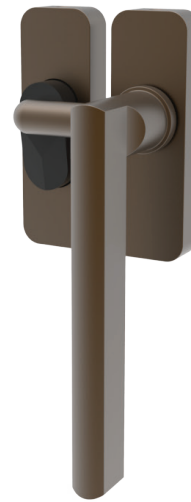

Tangent 2 Casement Fasteners

- Full hardware suite available
- Suitable for all joinery types
- Semi-concealed fixing
- Fixings - Timber 8G, Steel/Alloy M5
- Custom solutions available (surcharge applies)

Recommended base pairing - P2 - A

Mortise 4191

Mortise - Flush 4191 - F

Available separately
4099

Wedge 4192

Wedge - Offset 4193 - 4

Wedge - Offset 4193 - 6

Custom Solutions