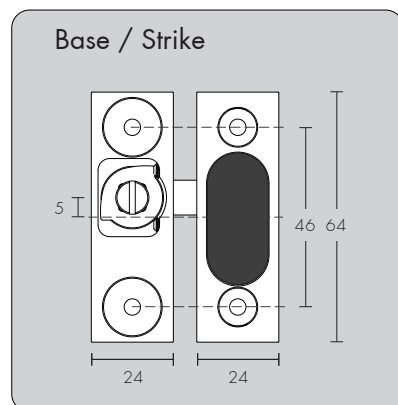

Recommended base pairing - P2 - A

Mortise 4191

Mortise - Flush 4191 - F

Available separately
4099

Wedge 4192

Wedge - Offset 4193 - 4

Wedge - Offset 4193 - 6

Custom Solutions