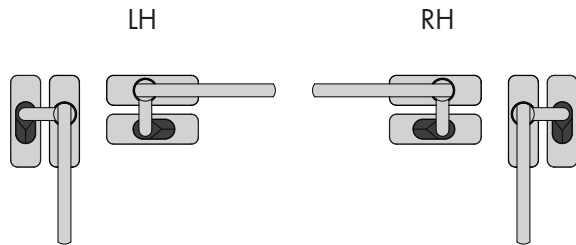

Tangent 2 Casement Fasteners

- Full hardware suite available
- Suitable for all joinery types
- Semi-concealed fixing
- Fixings - Timber 8G, Steel/Alloy M5
- Custom solutions available (surcharge applies)

Recommended base pairing - P2 - A

Mortise 4191

Mortise - Flush 4191 - F

Available separately
4099

Wedge 4192

Wedge - Offset 4193 - 4

Wedge - Offset 4193 - 6

Custom Solutions