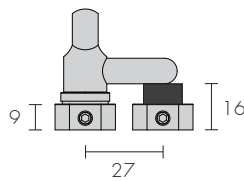

Recommended base pairing - P2 - A

Mortise 4191

Mortise - Flush 4191 - F

Available separately
4099

Wedge 4192

Wedge - Offset 4193 - 4

Wedge - Offset 4193 - 6

Custom Solutions